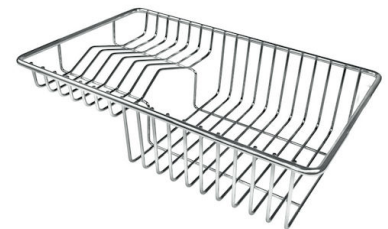

## OPTIONAL ACCESSORIES

**Cestello inox**  
8612 000

**Glass chopping board**  
8631 300

**HPDE Chopping board**  
8657 001

**HPDE Twin chopping board**  
8644 101

**Stainless steel plate rack**  
8100 154

**Stainless steel plate rack**  
8100 303  
\* only in combination with the accessory  
8644 101

**Stainless steel plate rack**  
8100 201

**White bowl**  
8153 100

**Graters kit with ring-holder and food collection tray**  
8159 101  
\* only in combination with the accessory  
8644 101