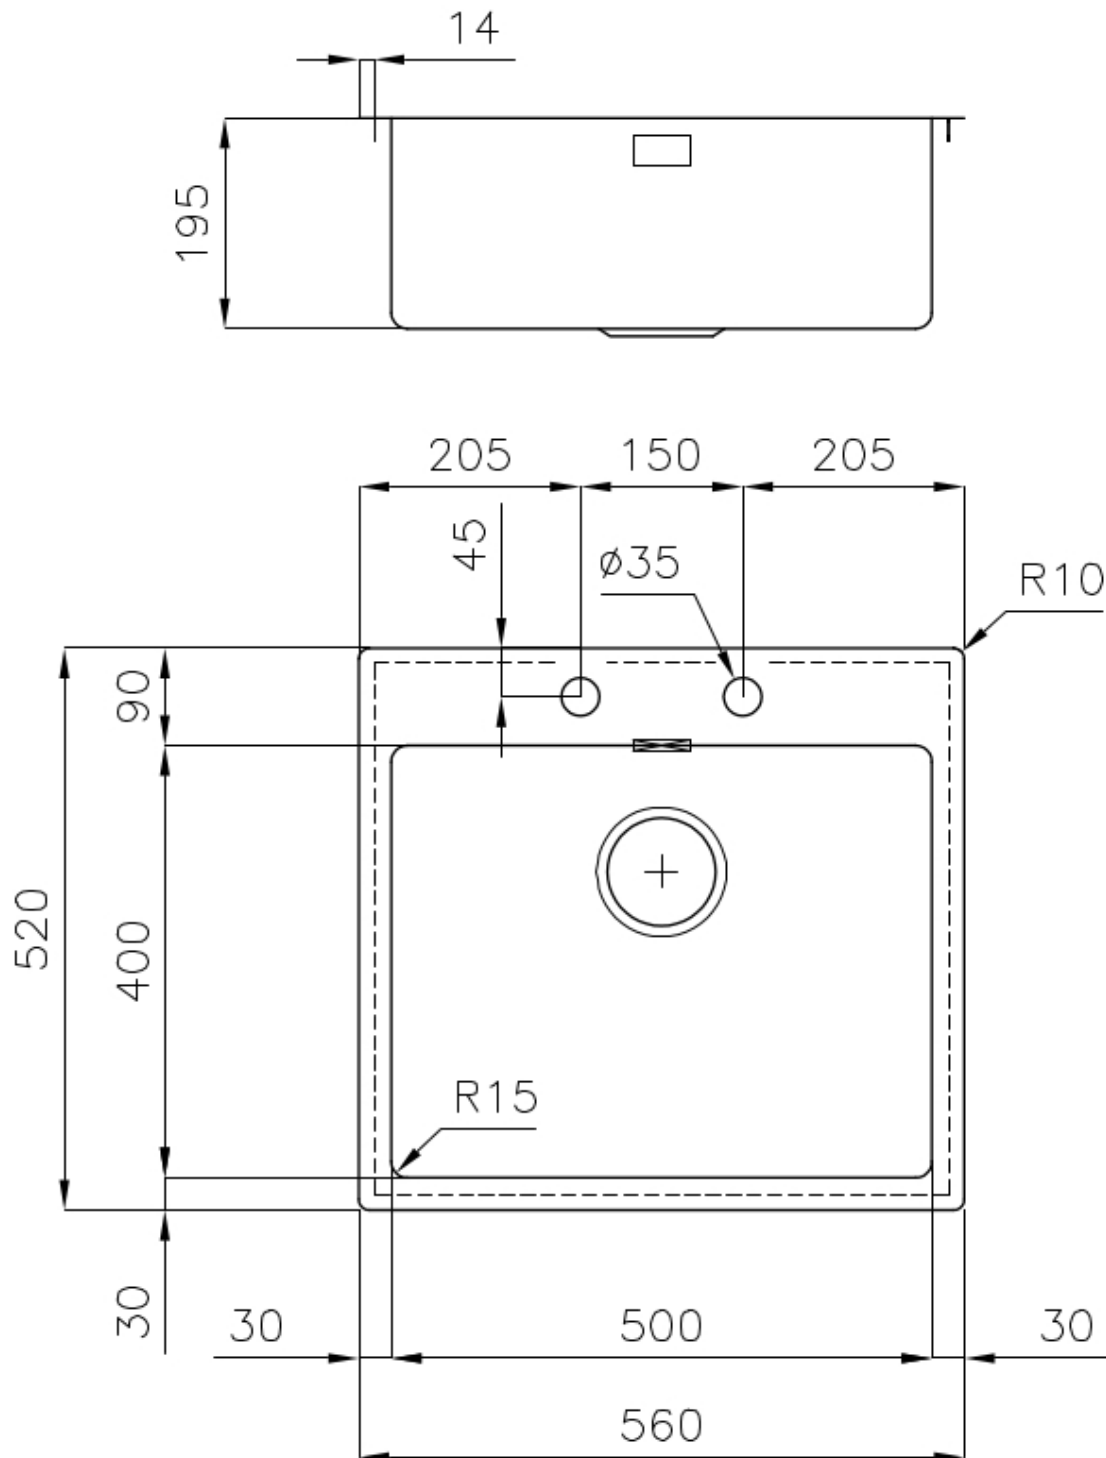

TECHNICAL DATA