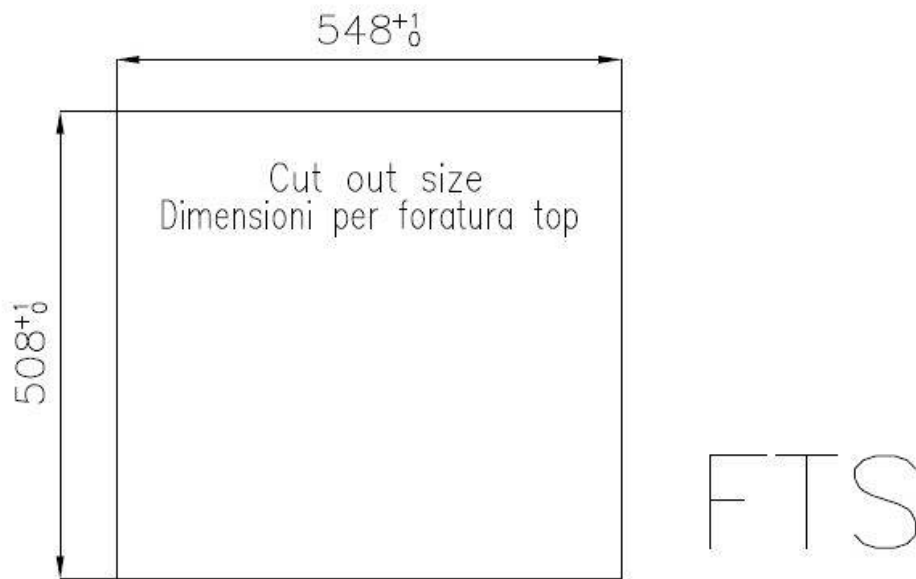

Lavello serie KE cod. 2265/080