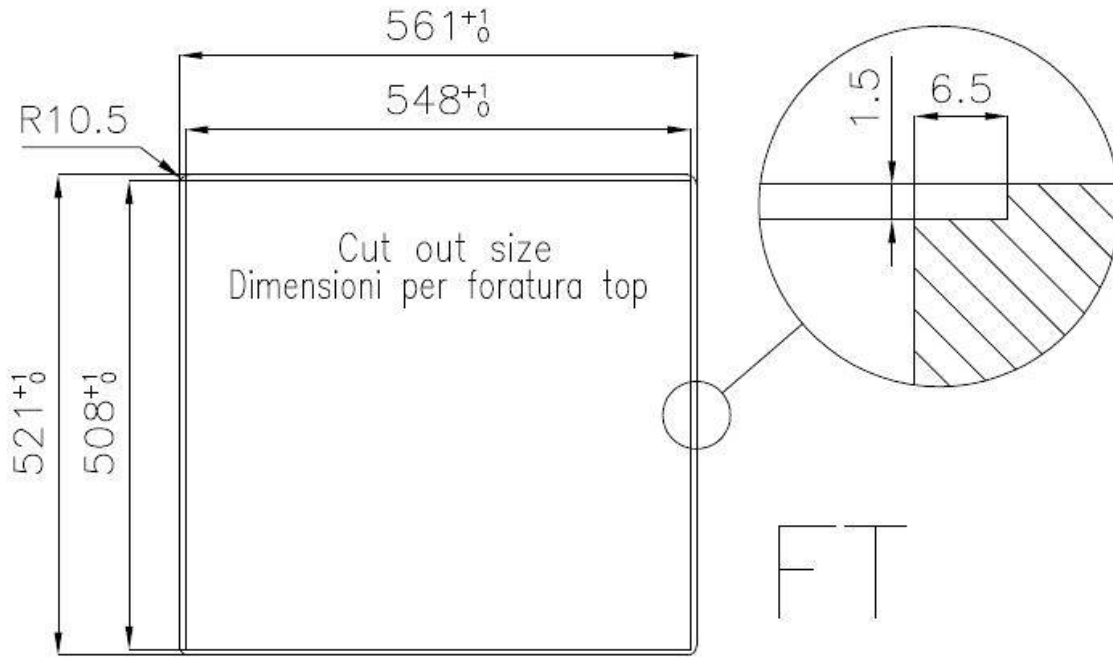

Lavello serie KE cod. 2265/080